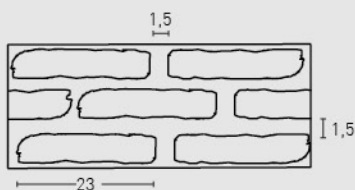

Brick LADRILLO BRITISH

ACABADOS / FINISHES

MEDIDAS / MEASUREMENTS

PRODUCTO / PRODUCT	COD.	DESCRIPCIÓN / DESCRIPTION	KG			PR / PURSTONE	€/unidad
PR PURSTONE	540	Panel Ladr. British Envejecido	PR: 6-7 kg	PR: 5un	PR: 60un	-	-
	540-E	Ángulo Ladr. British Envejecido	PR: 3 kg	PR: 2un	PR: 30un	-	-

Complementos necesarios para la instalación / Necessary materials for installation

	Rendimiento Aprox. / Average Usage	Precio / Price
● MSA-50 Masilla Juntas Oscuro	1 Cartucho 2 - 3 Paneles	-
● PT-12 Pintura Junta Oscura	1 Bote 25 Paneles	-
● PTX-501 Pintura Rojo Oscuro	1 Spray 15 Paneles	-
● Comp-09 Esparto Rojo	1 Pliego 20 Paneles	-

Complementos opcionales para la instalación / Optional materials for installation

	Rendimiento Aprox. / Average Usage	Precio / Price
○ MSA-3 Masilla de Pegado	1 Cartucho 4 - 5 Paneles	-
● PTX-11 Pintura Rojo Viejo	1 Spray 15 Paneles	-
● PTX-500 Pintura Rojo Claro	1 Spray 15 Paneles	-
● PTX-19 Pintura Antracita	1 Spray 15 Paneles	-

PRODUCTO / PRODUCT	COD.	DESCRIPCIÓN / DESCRIPTION	KG			PR / PURSTONE	€/unidad
PR PURSTONE	541	Panel Ladrillo British Blanco	PR: 6-7 kg	PR: 5un	PR: 60un	-	-
	541-E	Ángulo Ladrillo British Blanco	PR: 3 kg	PR: 2un	PR: 30un	-	-

Complementos necesarios para la instalación / Necessary materials for installation

	Rendimiento Aprox. / Average Usage	Precio / Price
○ MSA-70 Masilla Juntas Blanco Italia	1 Cartucho 2 - 3 Paneles	-
○ PTX-10 Pintura Blanco Nieve	1 Spray 8 Paneles	-

Complementos opcionales para la instalación / Optional materials for installation

	Rendimiento Aprox. / Average Usage	Precio / Price
○ MSA-3 Masilla de Pegado	1 Cartucho 4 - 5 Paneles	-

PRODUCTO / PRODUCT	COD.	DESCRIPCIÓN / DESCRIPTION	KG			PR / PURSTONE	€/unidad
PR PURSTONE	542	Panel L. British Blanco Antiguo	PR: 6-7 kg	PR: 5un	PR: 60un	-	-
	542-E	Ángulo L. British Blanco Antiguo	PR: 3 kg	PR: 2un	PR: 30un	-	-

Complementos necesarios para la instalación / Necessary materials for installation

	Rendimiento Aprox. / Average Usage	Precio / Price
○ MSA-70 Masilla Blanco Italia	1 Cartucho 2 - 3 Paneles	-
○ PTX-20 Pintura Blanco Italia	1 Spray 8 Paneles	-
● PTX-51 Pintura Blanco Azulado	1 Spray 8 Paneles	-

Complementos opcionales para la instalación / Optional materials for installation

	Rendimiento Aprox. / Average Usage	Precio / Price
○ MSA-3 Masilla de Pegado	1 Cartucho 4 - 5 Paneles	-
● PTE-24 Pintura Envejecido Rojo	1 Spray 15 Paneles	-
● PTE-21 Pintura Envejecido Marrón	1 Spray 15 Paneles	-