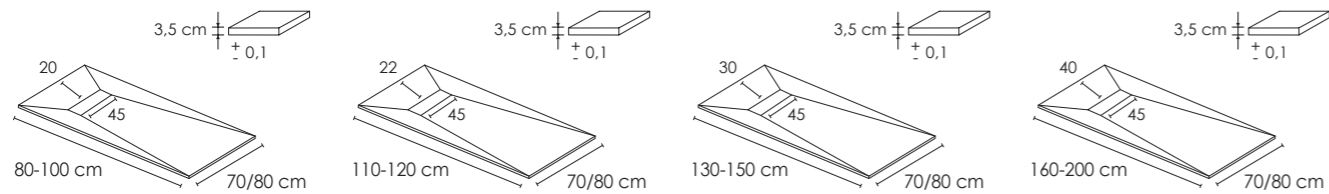

3,5 CM GROSOR

PLATO DE DUCHA NOVA SOLID SURFACE