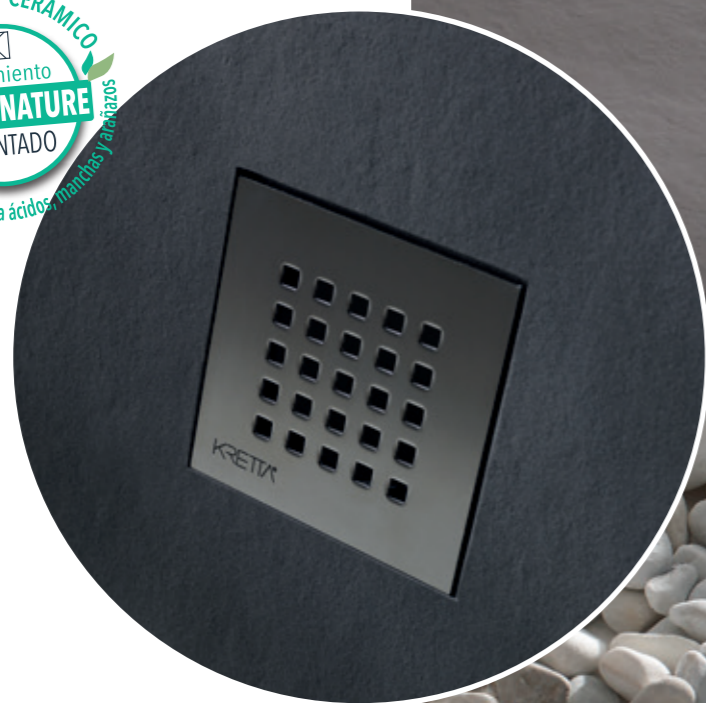

Plato ESSENCIAL

KRETTA®