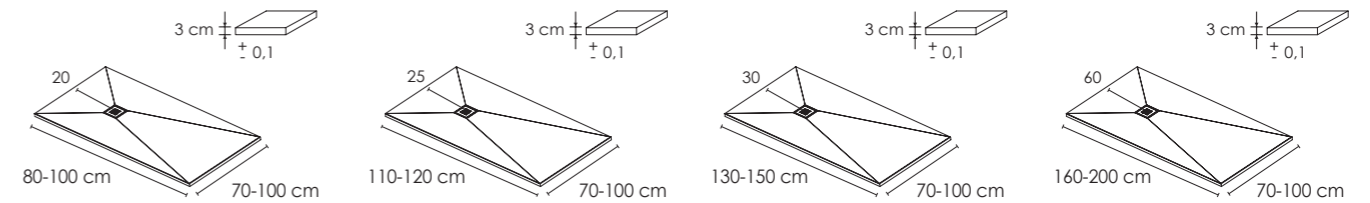

PLATO DE DUCHA ESSENCIAL

LONGITUD	ACABADO	TEXTURA	70	80	90	100
80	Con color (Keramica®)	Pizarra / Flameada / Lisa	272	291	309	-
90	Con color (Keramica®)	Pizarra / Flameada / Lisa	291	309	326	-
100	Con color (Keramica®)	Pizarra / Flameada / Lisa	309	326	346	371
110	Con color (Keramica®)	Pizarra / Flameada / Lisa	328	345	365	396
120	Con color (Keramica®)	Pizarra / Flameada / Lisa	346	364	383	408
130	Con color (Keramica®)	Pizarra / Flameada / Lisa	365	383	396	433
140	Con color (Keramica®)	Pizarra / Flameada / Lisa	383	396	420	457
150	Con color (Keramica®)	Pizarra / Flameada / Lisa	396	420	439	479
160	Con color (Keramica®)	Pizarra / Flameada / Lisa	445	465	482	534
170	Con color (Keramica®)	Pizarra / Flameada / Lisa	463	482	502	558
180	Con color (Keramica®)	Pizarra / Flameada / Lisa	483	502	524	585
200	Con color (Keramica®)	Pizarra / Flameada / Lisa	522	537	550	636