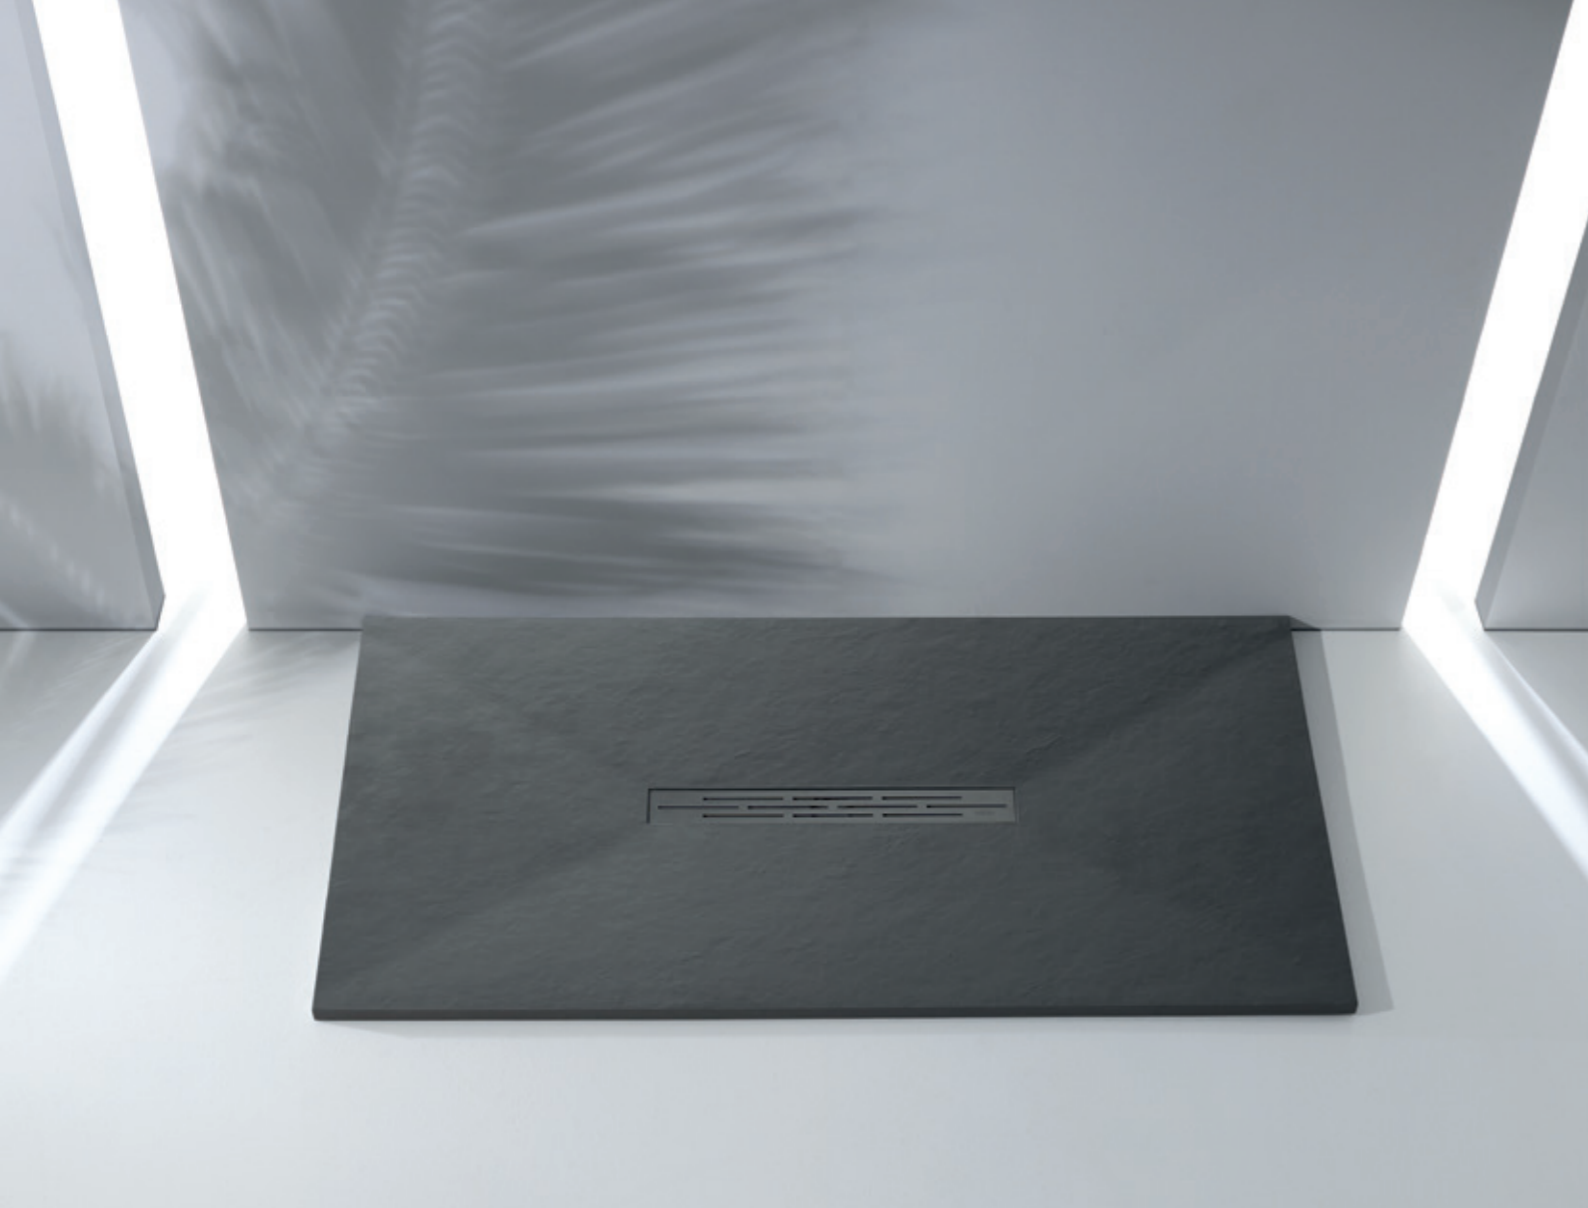

Plato ABALON

El Plato de ducha Abalón es ideal para cuando quieres darle a tu cuarto de baño una apariencia moderna y sofisticada. Cuenta con una acabado completamente hermoso, por lo que es perfecto para quienes desean tener una ducha espectacular. Este modelo cuenta con desagüe central, protegido por una rejilla alargada que facilita la perfecta evacuación del agua. Otra de las ventajas de este plato de ducha es que se puede instalar fácilmente, lo que significa que también se ahorra mucho tiempo en su instalación. Un plato de ducha como este es ideal para prácticamente cualquier cuarto de baño en donde se requiere darle un toque más moderno al ambiente.

The Abalone Shower Tray is ideal for when you want to give your bathroom a completely modern and sophisticated appearance. It has a completely beautiful finish, making it perfect for those who want to have a spectacular shower. In its central part, there is an area that includes openings for the water to drain. Another advantage of this shower tray is that it can be installed easily, which means that a lot of time is also saved during installation. A shower tray like this is ideal for practically any bathroom where it is required to give a more modern touch to the environment.